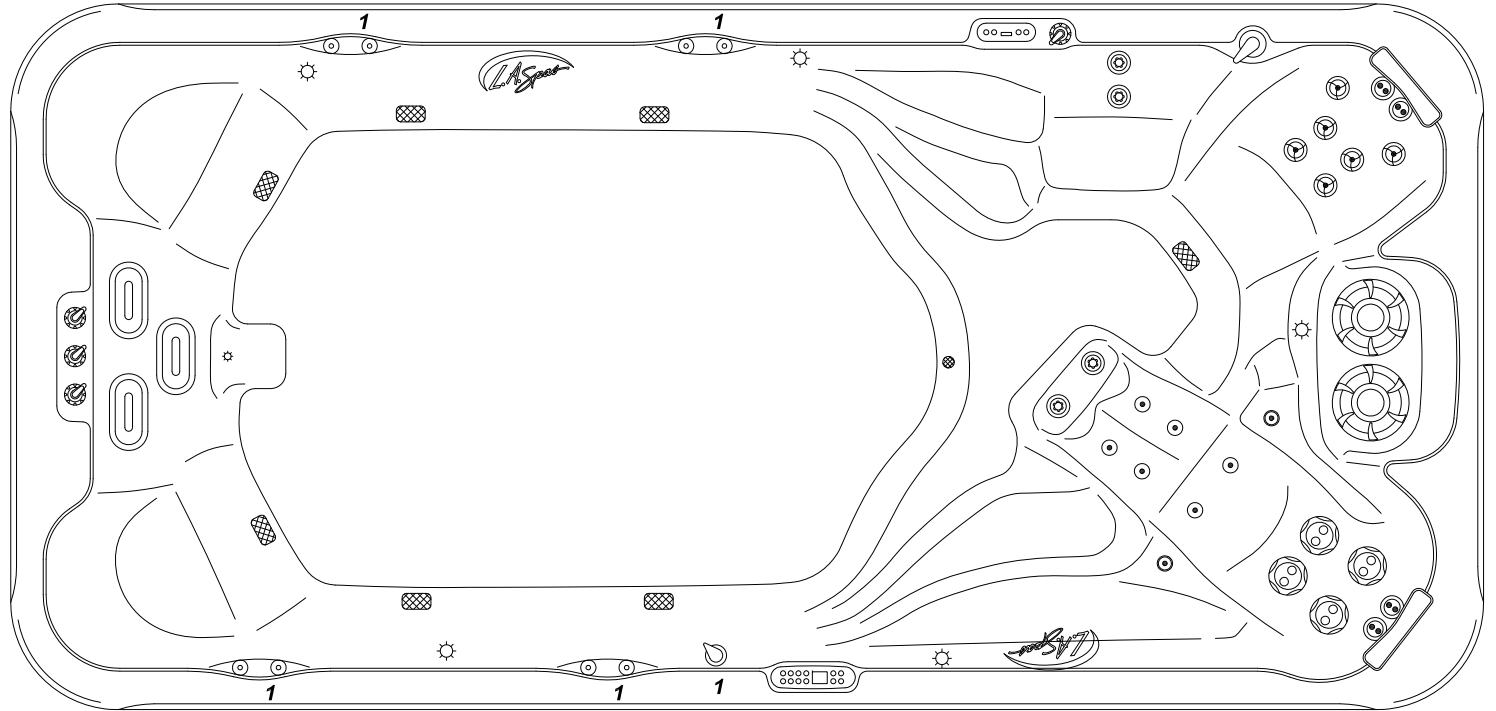

2009
IN-FIT

92" x 192" x 53"
234cm x 488cm x 135cm
EXPORT

IN-FIT IF19229

LEGEND

1. SWIM JET (PL-50000SS)
2. 5-1/2" PULSATING STORM JET (PL-40068SS)
3. 3" DIRECTIONAL JET (PL-40225SS)
4. 3" MINI STORM ROTO JET (PL-40236SS)
5. 3" FIXED DOUBLE CYCLONE JET (PL-40275SS)
6. 2" EURO JET (PL-40300BSS)
7. 2" ADJ. EURO JET (PL-40335SS)
8. AIR VENTURI (PL-40109)
9. JET SELECTOR (PL-40165)
10. WATERFEATURE CONTROL (PL-40166)
11. SUCTION (FD-50000, FD-51038)
12. DRAIN (FD-50041)
13. SPA LIGHT (PL-36000)
14. AQUASAGE LIGHT (PL-36003)
15. PILLOW (FD-62021)
16. WATERFEATURE (PL-33500SS)

SWIM: 3 JETS / SPA: 26 JETS
SWIM: 3 PUMPS / SPA: 1 PUMP